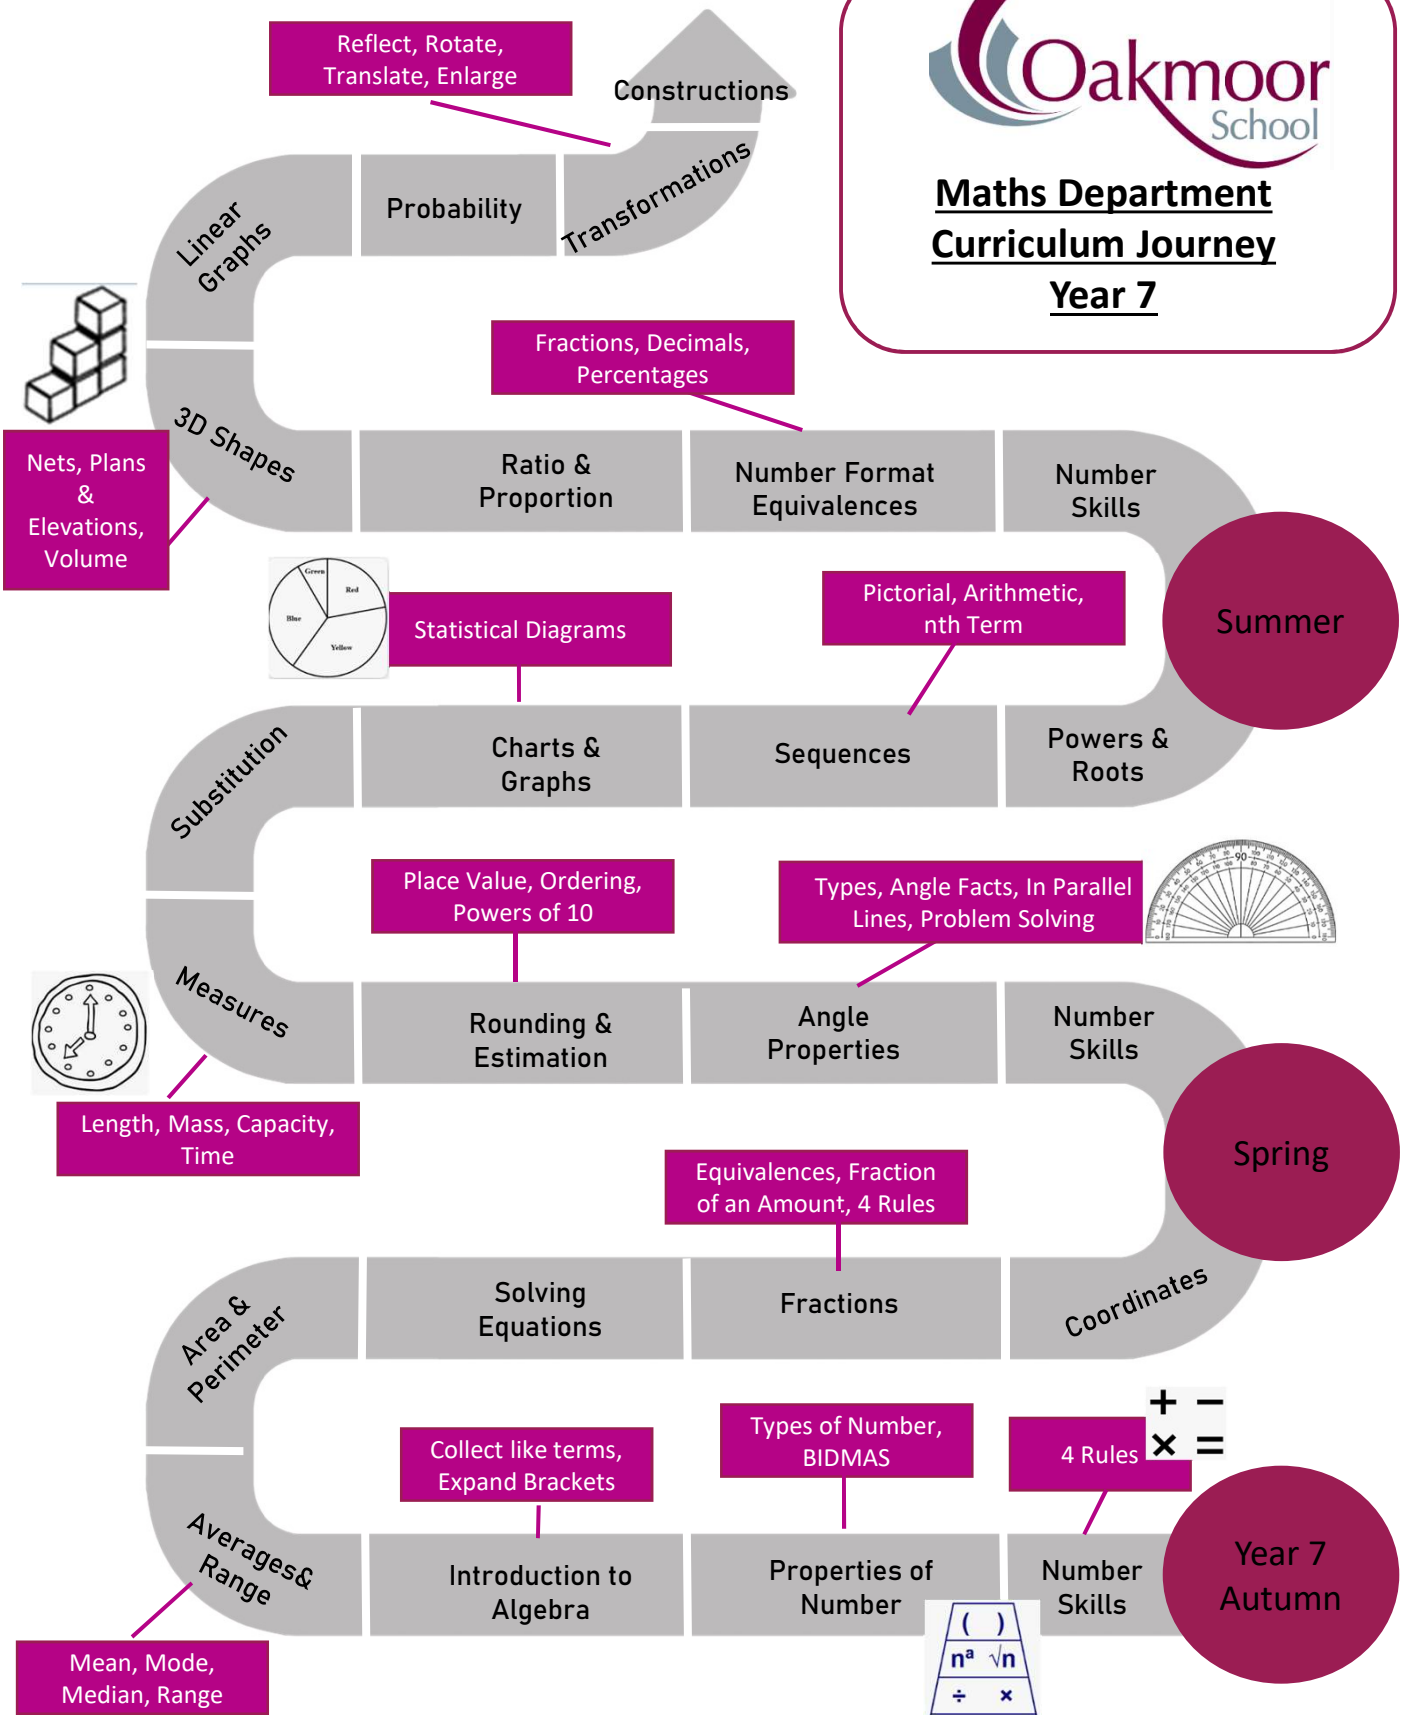

Year 8

Maths Department Curriculum Journey Year 7

GCSE

Maths Department Curriculum Journey Year 8

Year 7

Post 16

Revision & Exams

Maths Department
Curriculum Journey
Higher GCSE